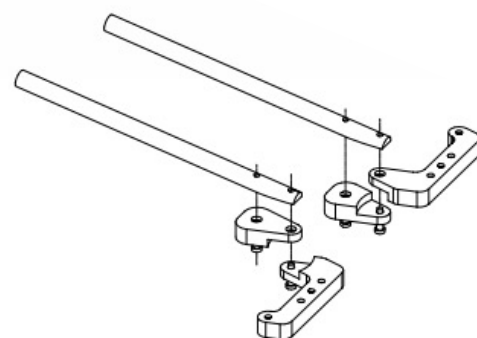

COBRA WRENCH BOARD STRAIGHTENER

Make it straight

Features

- For straightening warped deck boards
- Easy to use, for right- or left-handed users
- Lightweight, ergonomic tool
- Supplied with lugs, adjustable to joist dimensions

| Code FR | Code NL | EAN code | Qty/package | Qty/pallet | Weight (kg) |
|---------|---------|---------------|-------------|------------|-------------|
| 0216 | 1056 | 3760178990349 | 2 | 80 | 1,50 |