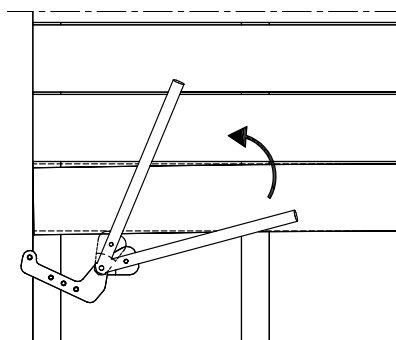

COBRA WRENCH BOARD STRAIGHTENER

Make it straight

Features

- For straightening warped deck boards
- Easy to use, for right- or left-handed users
- Lightweight, ergonomic tool
- Supplied with lugs, adjustable to joist dimensions